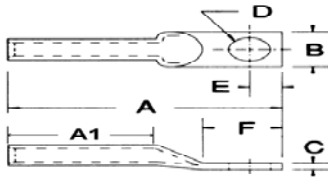

Catalog Number See Table
UPC Number See Table
Description Copper Long Barrel 1 Hole Compression Connector

Features

- Manufactured from High Strength High Conductivity Seamless Copper Tubing
- Electro-Tin Plated
- Color coded & Marked with die size and crimp marks
- Peep Hole

General

Wire Size #8 Str thru 750 MCM
Material High Conductivity Seamless Copper Tubing
Material Treatment Electro-Tin Plating
Stud Configuration 1 Hole
Stud Size See Table

Dimension Information

See Table