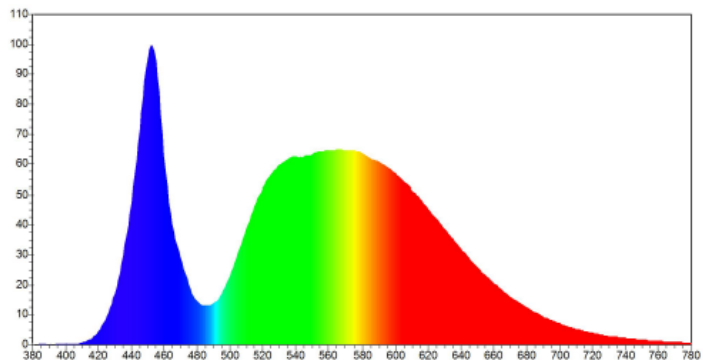

# ULTRATHIN CANOPY SURFACE MOUNT 70W

**Features:**

- Thin Appearance
- Good Heat Dissipation
- Convenient Installation
- Pendant or Surface Mount
- Long Life high Efficiency LEDs

Part#	Housing Color	Wattage	Lumens	CCT	Voltage	Dimming	Lumens/Watt	DLC#
71610B	White	70W	8020	5000K	120-277	0-10V	114	PLH1SCRFCCK0U

**PHOTOMETRY**

### **Product Parameters:**

70 Watts

Efficacy: 114 lumens per watt

50,000+ LED Life Span

CCT: 5000k (Cool White)