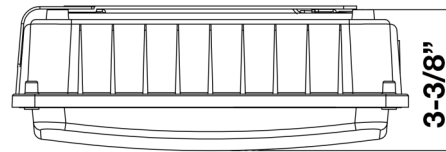

# ULTRATHIN CANOPY SURFACE MOUNT 70W

**Features:**

- Thin Appearance
- Good Heat Dissipation
- Convenient Installation
- Pendant or Surface Mount
- Long Life high Efficiency LEDs

Part#	Housing Color	Wattage	Lumens	CCT	Voltage	Dimming	Lumens/Watt	DLC#
71610B	White	70W	8020	5000K	120-277	0-10V	114	PLH1SCRFCCK0U

**PHOTOMETRY**