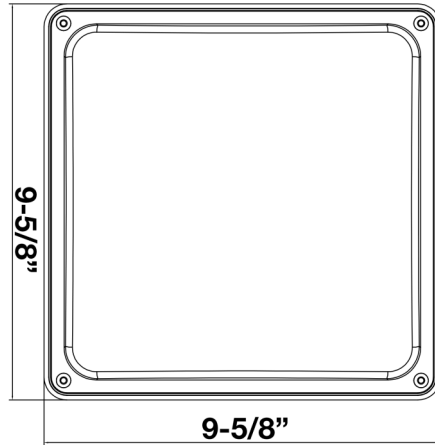

# ULTRATHIN CANOPY SURFACE MOUNT 70W

**Features:**

- Thin Appearance
- Good Heat Dissipation
- Convenient Installation
- Pendant or Surface Mount
- Long Life high Efficiency LEDs

Part#	Housing Color	Wattage	Lumens	CCT	Voltage	Dimming	Lumens/Watt	DLC#
71610B	White	70W	8020	5000K	120-277	0-10V	114	PLH1SCRFCCK0U

**PHOTOMETRY**